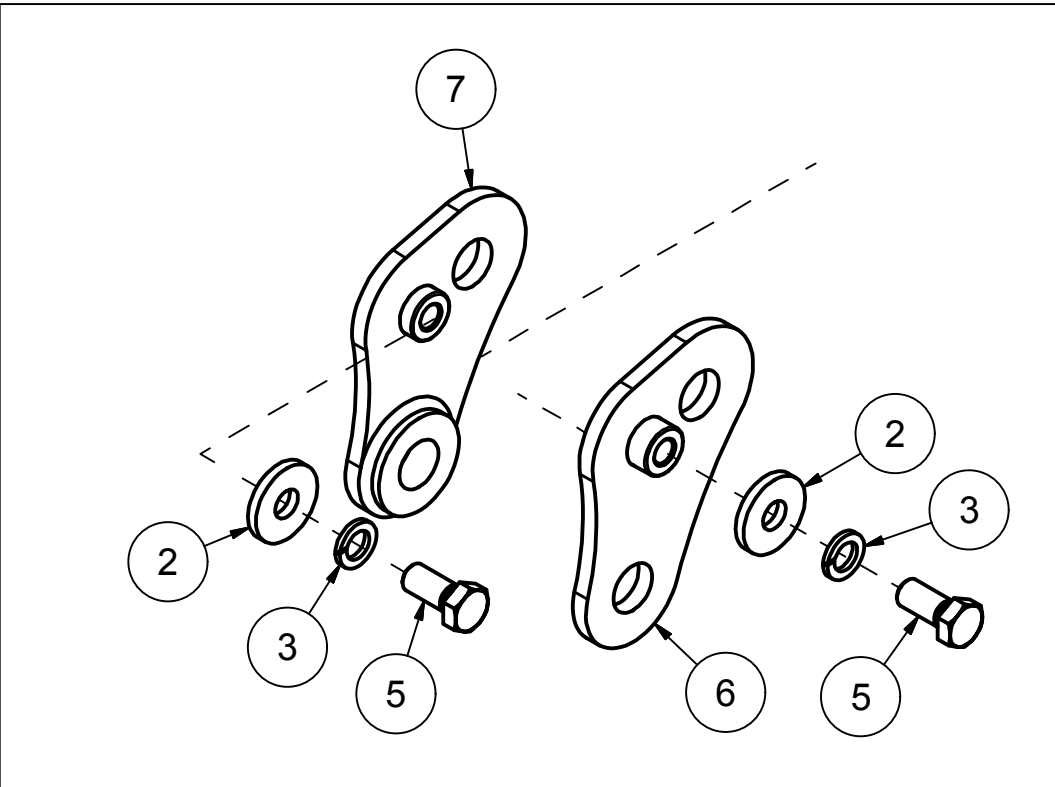

26118-008 Adapter for drawbar

Pos	Qty	Article no	Designation
1	1	1261157	Left inner adapter for drawbar
2	4	13310037	Washer Ø46/17x6
3	4	2534078	Spring washer M16 ElZn DIN 127
4	1	1261158	Left outer adapter for drawbar
5	4	2422487	Hexagon screw M16x35 ElZn 8.8 DIN 933
6	1	1261159	Right inner adapter for drawbar
7	1	1261160	Right outer adapter for drawbar