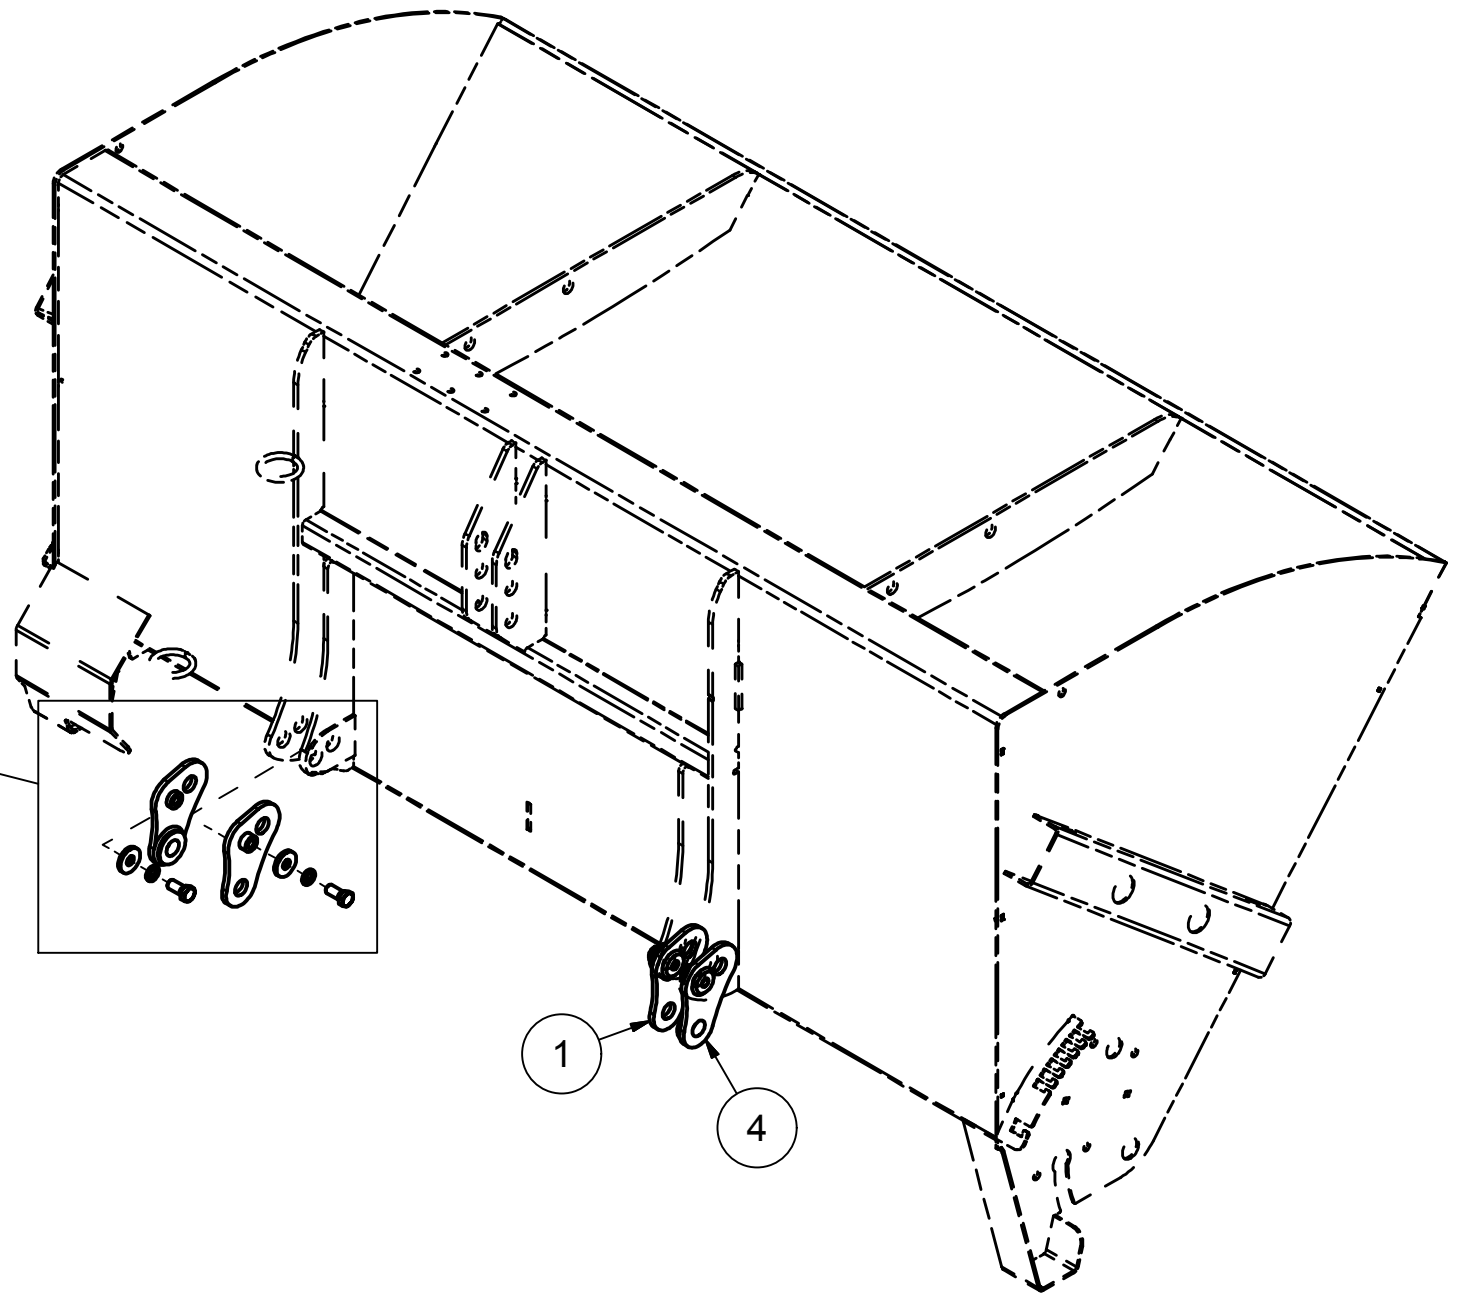

26118-008 Adapter for drawbar

Pos	Qty	Article no	Designation
1	1	1261157	Left inner adapter for drawbar
2	4	13310037	Washer Ø46/17x6
3	4	2534078	Spring washer M16 ElZn DIN 127
4	1	1261158	Left outer adapter for drawbar
5	4	2422487	Hexagon screw M16x35 ElZn 8.8 DIN 933
6	1	1261159	Right inner adapter for drawbar
7	1	1261160	Right outer adapter for drawbar